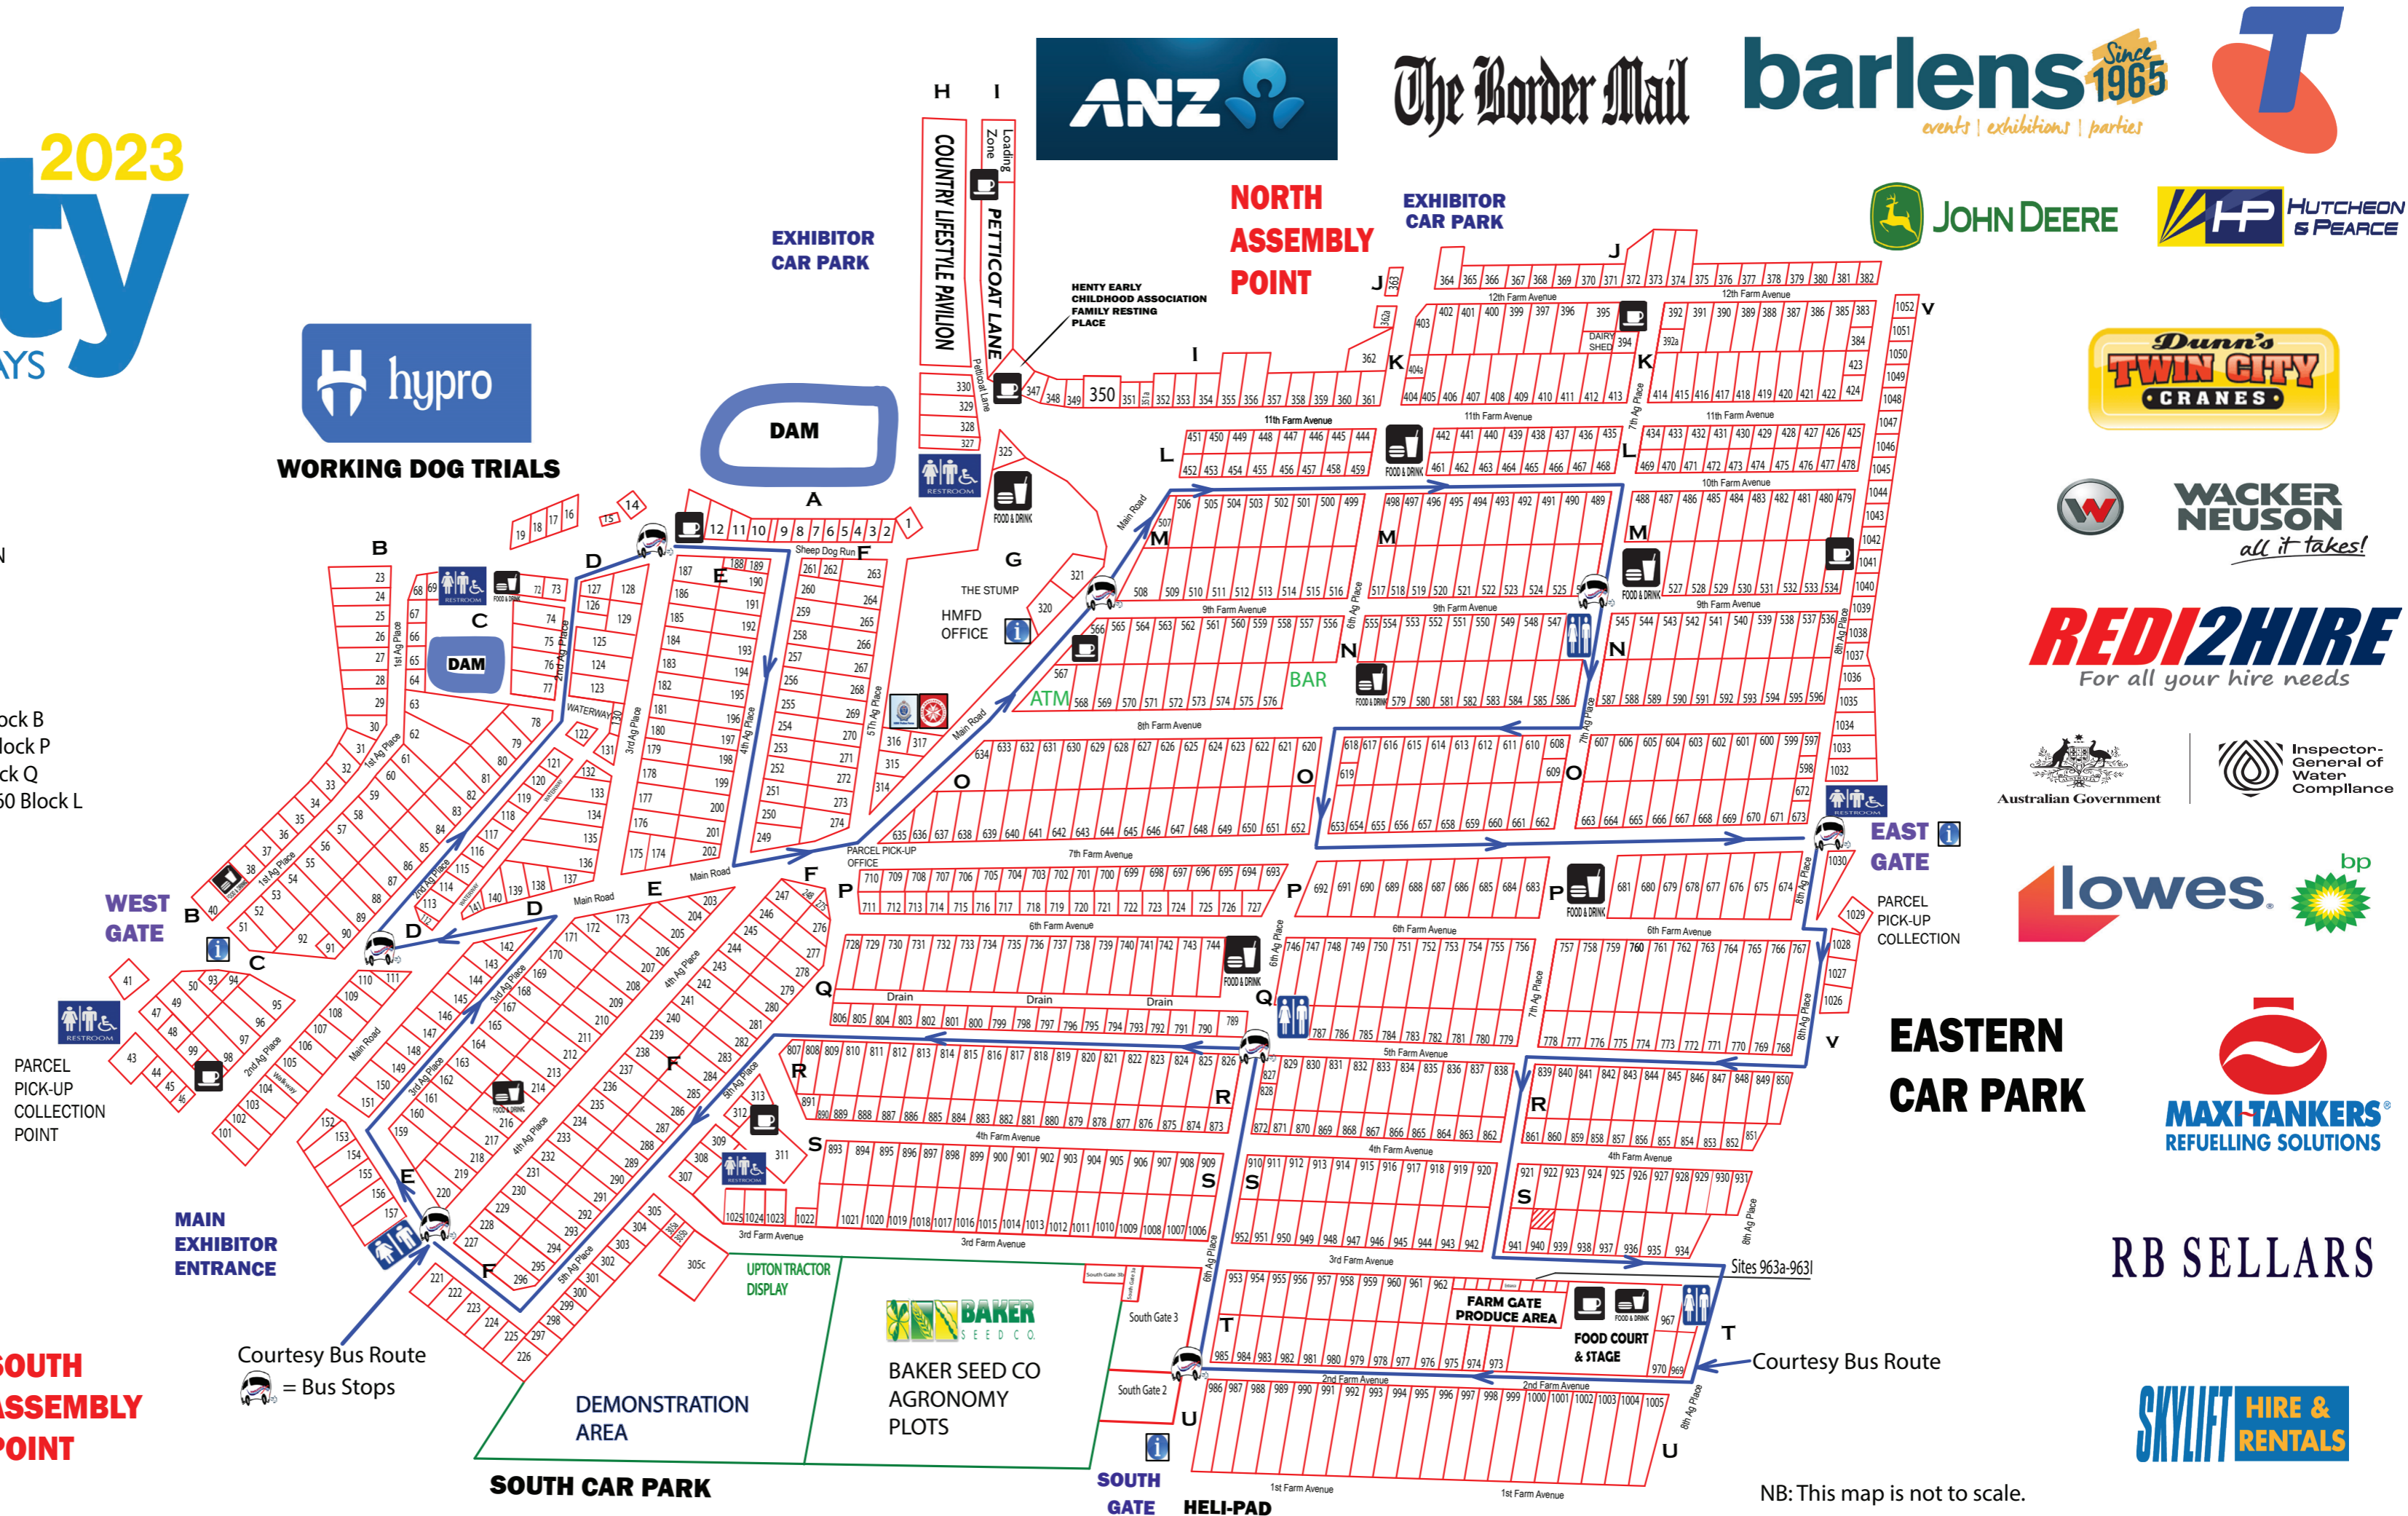

1963 2023 henty

MACHINERY FIELD DAYS

COMMUNITY GROUPS:

- BAR:**
Henty Golf Club Committee - Site 577 Block N
- FOOD:**
Culcairn Swimming Pool - Site 324 Block g
Henty Football Club - Site 215 Block e
Henty Primary School P&C - Site 578 Block N
Henty Primary School P&C - Site 527 Block M
Pleasant Hills Primary School P&C - Site 39 Block B
Holbrook Football & Netball Club - Site 682 Block P
St Pauls Lutheran School Henty - Site 745 Block Q
Walbundrie Building Committee - Site 443-460 Block L

WESTERN CAR PARK

Map Legend

- = Bus Stops
- = Food & Drink
- = Coffee
- = Toilets
- = Information

SOUTH ASSEMBLY POINT

Courtesy Bus Route
 = Bus Stops

NB: This map is not to scale.

EASTERN CAR PARK

RB SELLARS