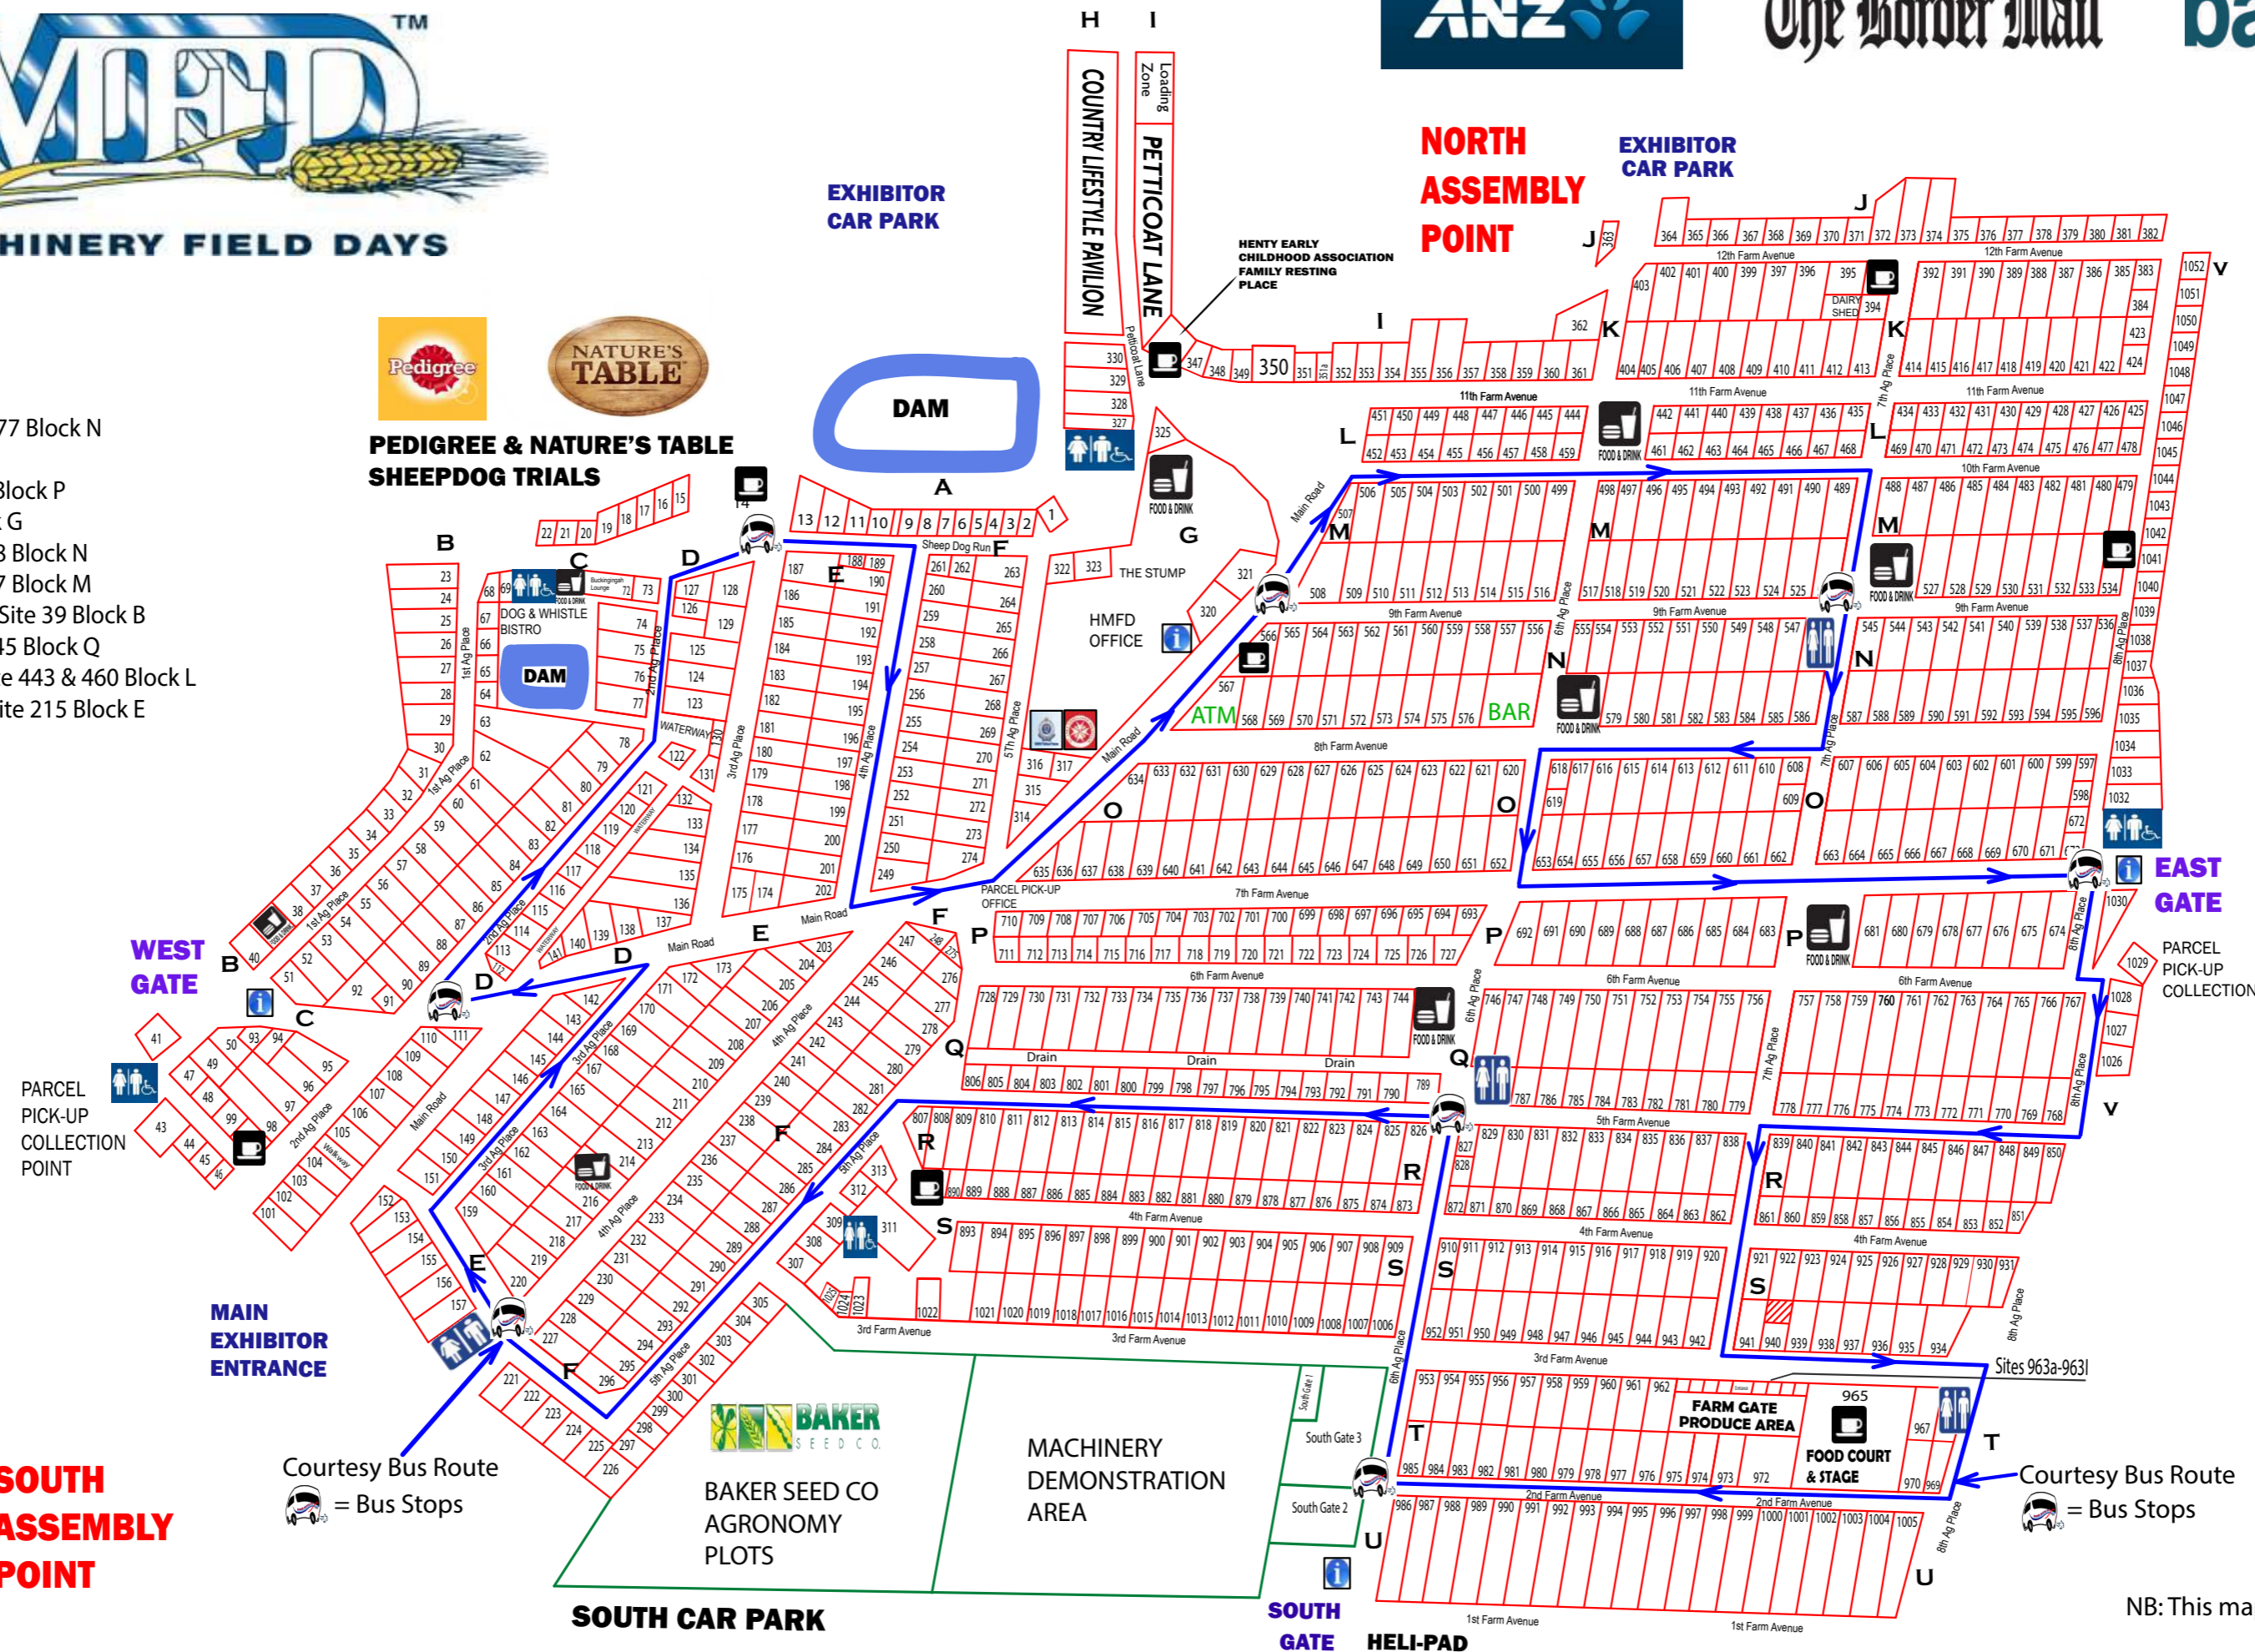

RB SELLARS

COMMUNITY GROUPS:

BAR:
Henty Golf Club Committee - Site 577 Block N

FOOD:
Culcairn Swimming Pool - Site 682 Block P
Henty Football Club - Site 324 Block G
Henty Primary School P&C - Site 578 Block N
Henty Primary School P&C - Site 527 Block M
Pleasant Hills Primary School P&C - Site 39 Block B
St Patricks School Holbrook - Site 745 Block Q
St Pauls Lutheran School Henty - Site 443 & 460 Block L
Walbundrie Building Committee - Site 215 Block E

WESTERN CAR PARK

EASTERN CAR PARK

SOUTH ASSEMBLY POINT

Courtesy Bus Route
= Bus Stops

Courtesy Bus Route
= Bus Stops

NB: This map is not to scale.