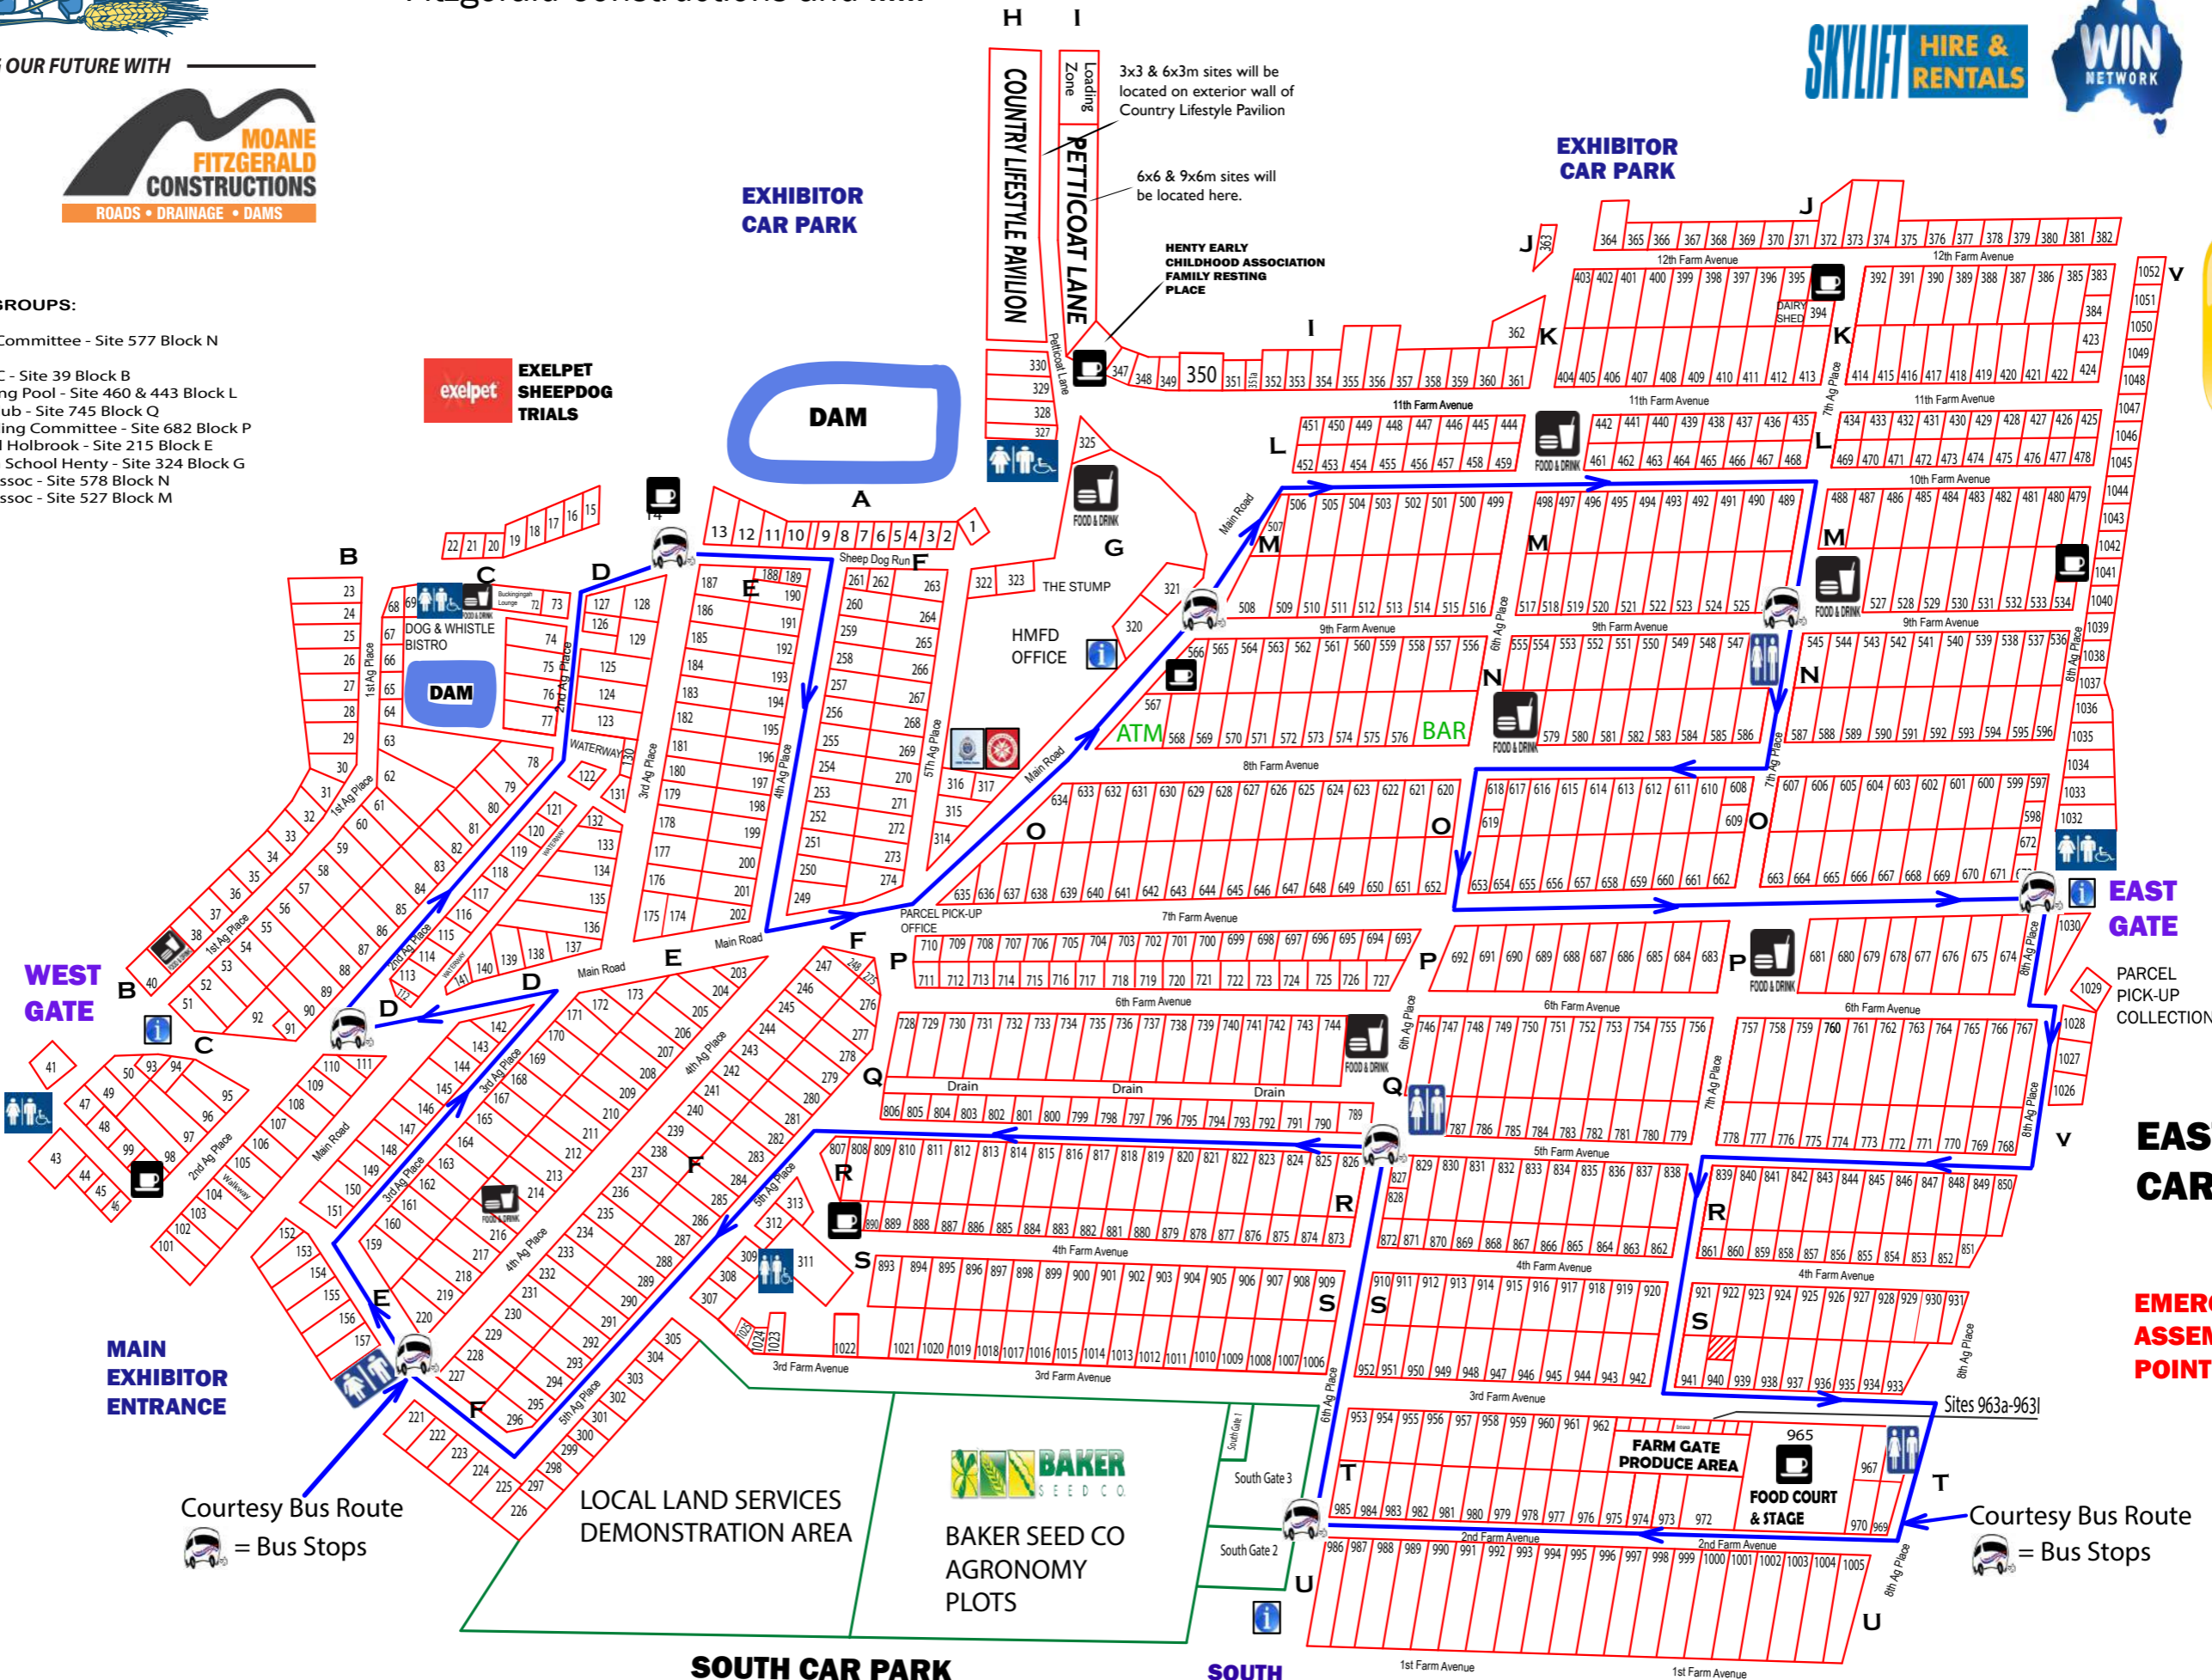

BUILDING OUR FUTURE WITH

- COMMUNITY GROUPS:**  
**BAR:**  
 Henty Golf Club Committee - Site 577 Block N  
**FOOD:**  
 Pleasant Hills P&C - Site 39 Block B  
 Culcairn Swimming Pool - Site 460 & 443 Block L  
 Henty Football Club - Site 745 Block Q  
 Walbundrie Building Committee - Site 682 Block P  
 St Patricks School Holbrook - Site 215 Block E  
 St Pauls Lutheran School Henty - Site 324 Block G  
 Henty Catering Assoc - Site 578 Block N  
 Henty Catering Assoc - Site 527 Block M

Proudly supported in 2017 by Principal Sponsor Mo'ane Fitzgerald Constructions and .....

EMERGENCY ASSEMBLY POINT

WESTERN CAR PARK

PARCEL PICK-UP COLLECTION POINT

Courtesy Bus Route = Bus Stops

Courtesy Bus Route = Bus Stops

SOUTH CAR PARK EMERGENCY ASSEMBLY POINT

SOUTH GATE HELI-PAD

EASTERN CAR PARK

EMERGENCY ASSEMBLY POINT

NB: This map is not to scale.