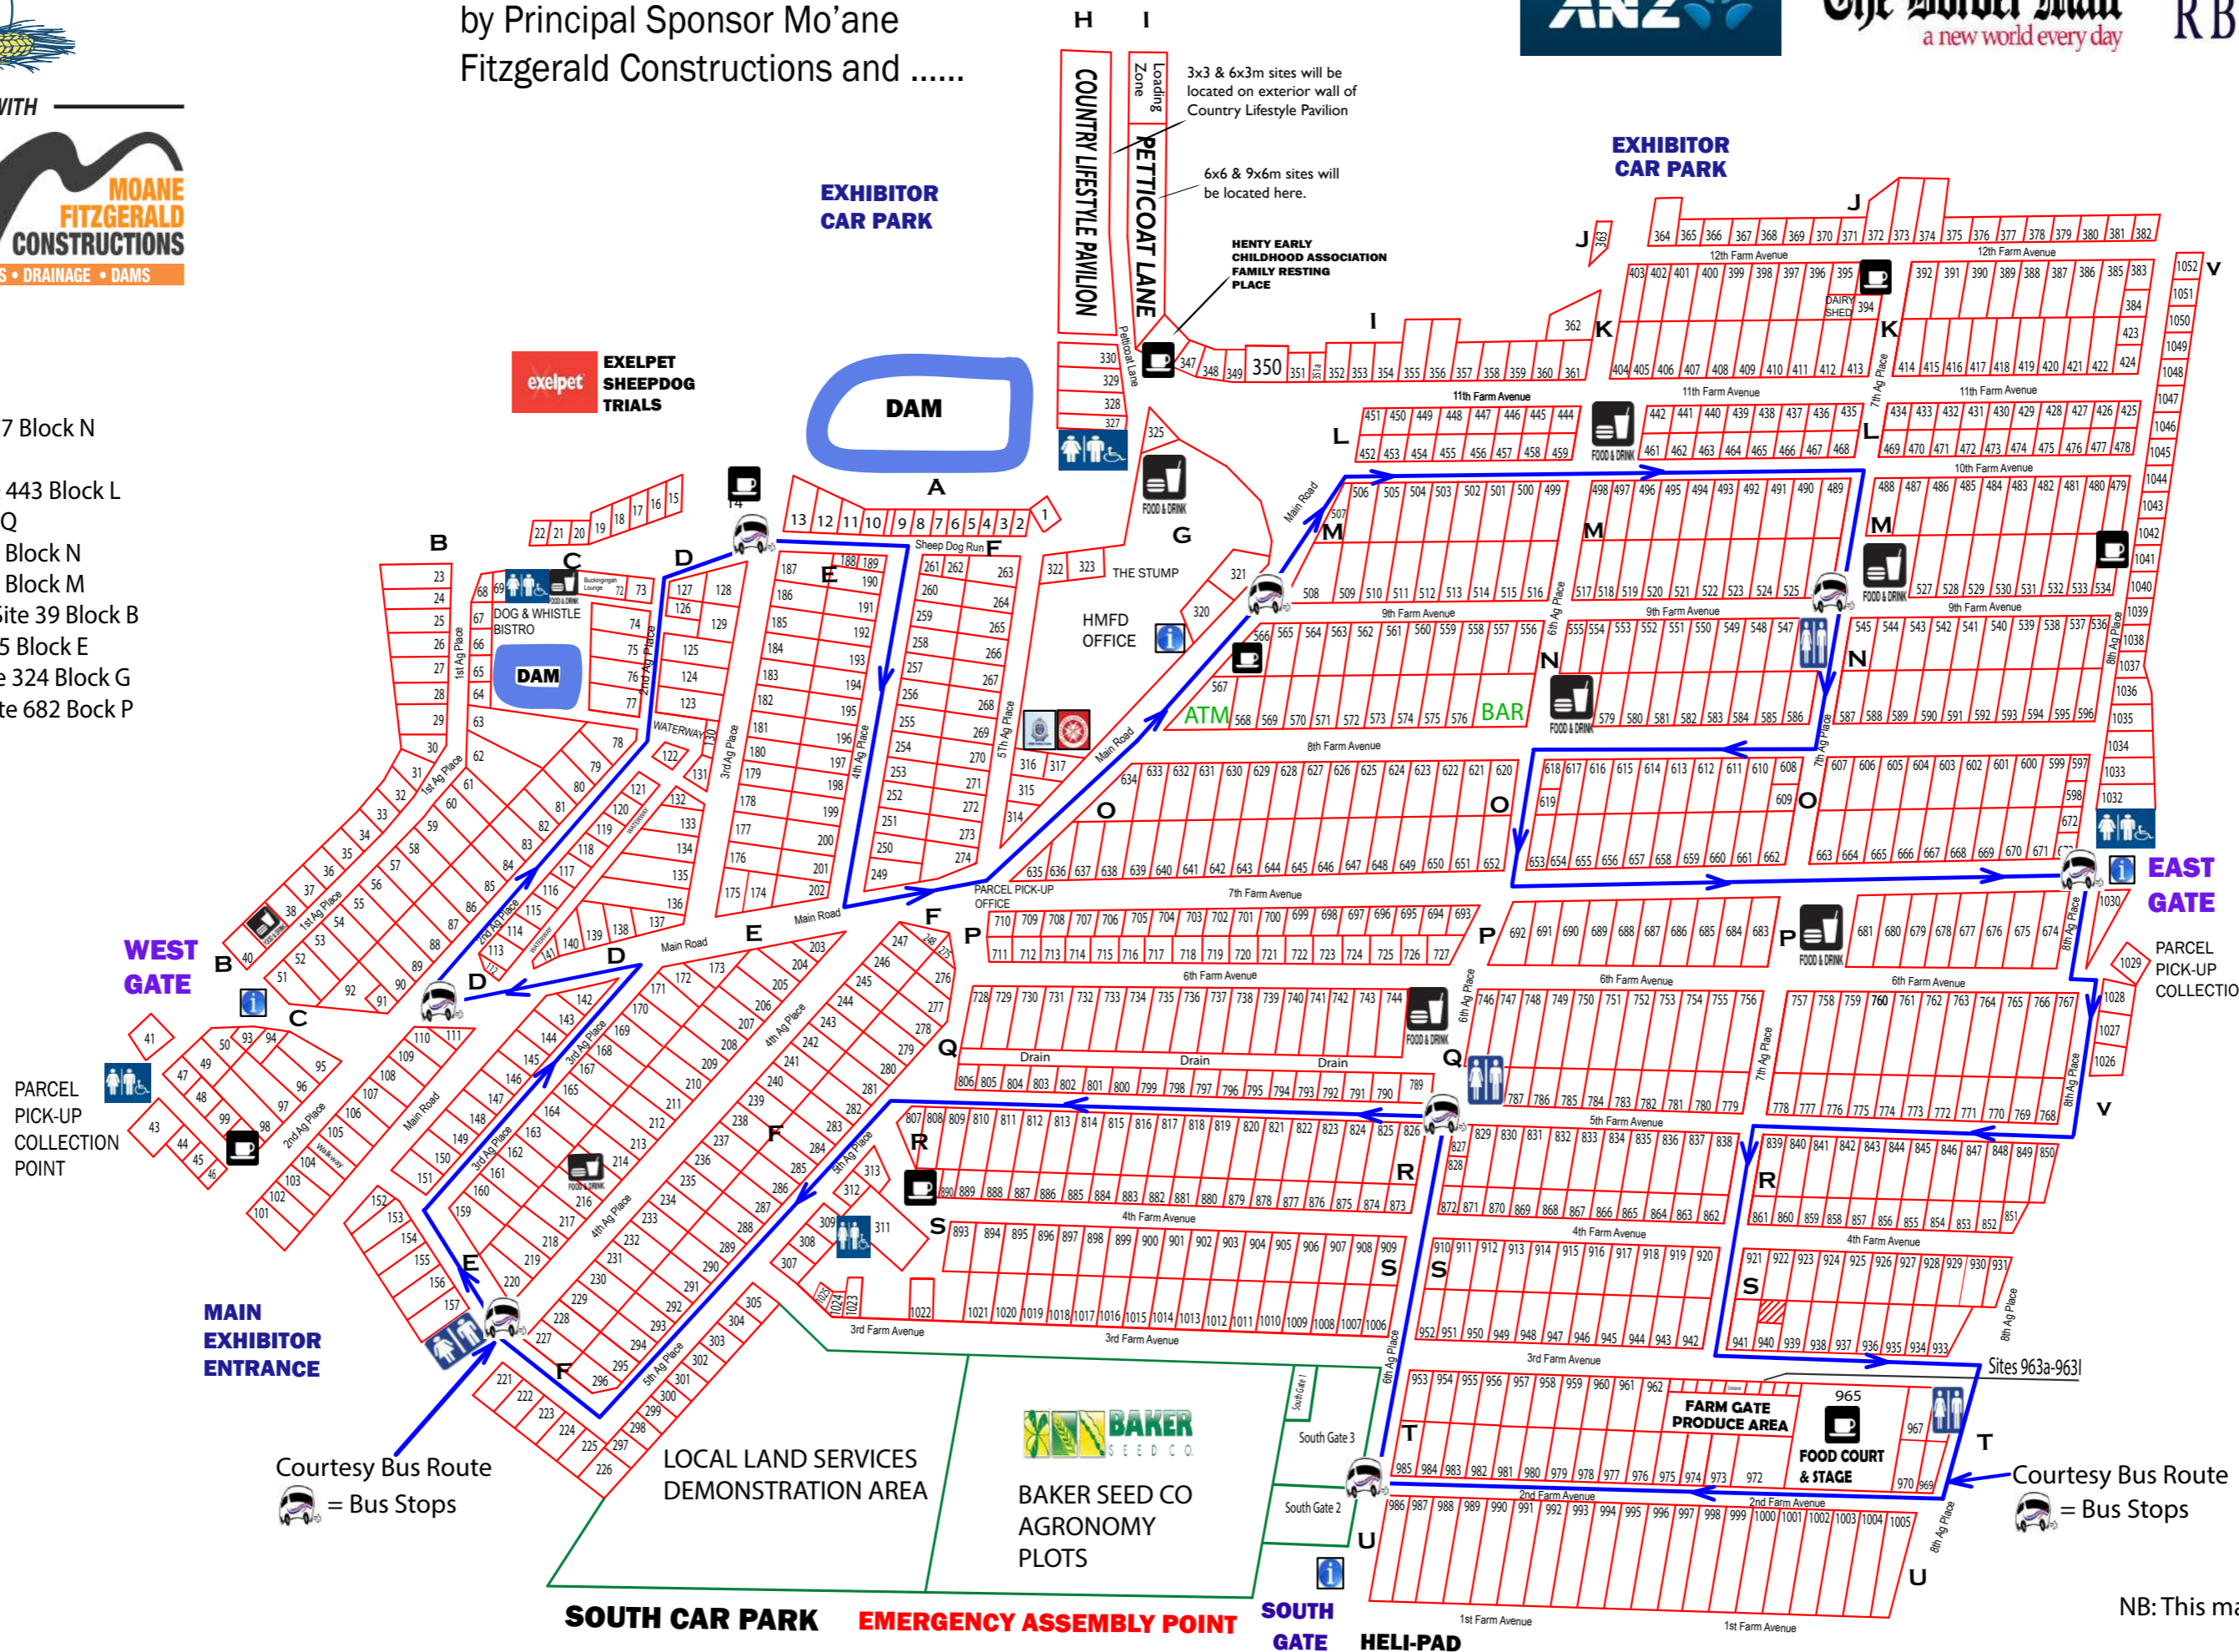

Proudly supported in 2017 by Principal Sponsor Mo'ane Fitzgerald Constructions and

RB SELLARS

COMMUNITY GROUPS:

BAR:

Henty Golf Club Committee - Site 577 Block N

FOOD:

Culcairn Swimming Pool - Site 460 & 443 Block L

St Pauls Lutheran School Henty - Site 324 Block G

Walbundrie Building Committee - Site 682 Bock P

WESTERN CAR PARK

EMERGENCY ASSEMBLY POINT

EASTERN CAR PARK

EMERGENCY ASSEMBLY POINT

NB: This map is not to scale.